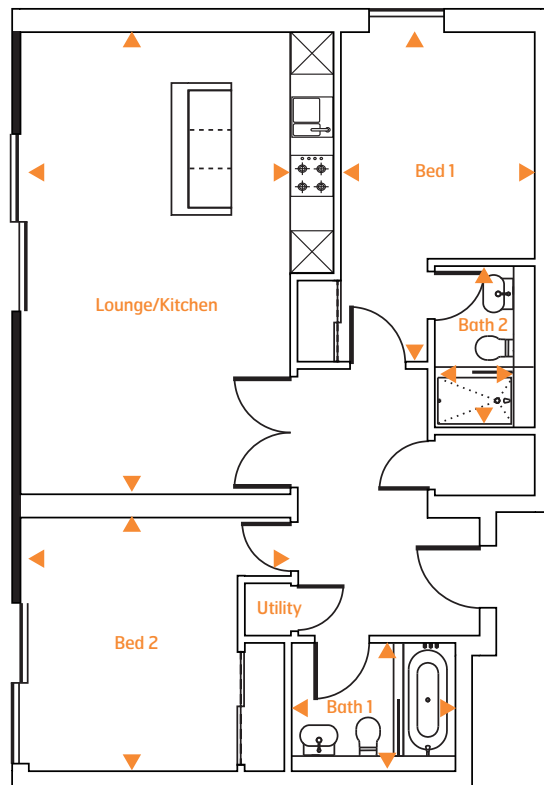

## APARTMENT TYPE F

### LEVELS 1-5

F1, F2, F3, F4, F5  
2 BED

Lounge/Kitchen	6.960m x 3.950m	22ft 10" x 12ft 12"
Bedroom 1	4.950m x 2.910m	16ft 3" x 9ft 7"
Bedroom 2	3.950m x 3.880m	12ft 12" x 12ft 9"
Bathroom 1	2.440m x 2.000m	8ft 0" x 6ft 7"
Bathroom 2	2.400m x 1.500m	7ft 10" x 4ft 11"