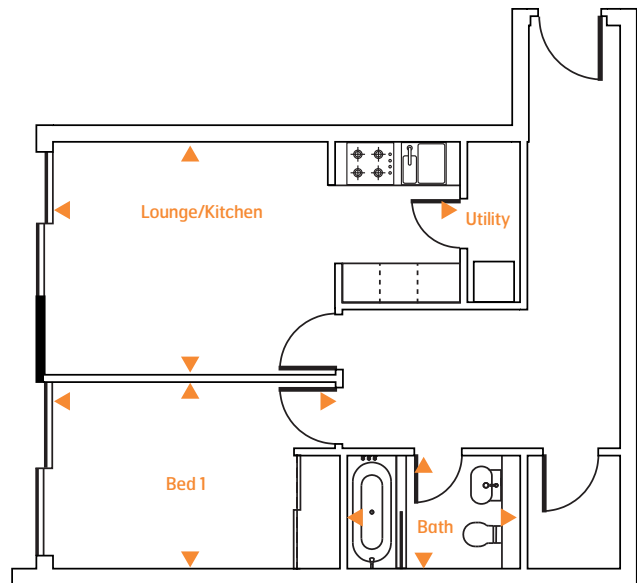

VERIDIAN

APARTMENT TYPE D

LEVELS 1-5

D1, D2, D3, D4, D5
1 BED

Lounge/Kitchen	6.130m x 3.500m	20ft 1" x 11ft 6"
Bedroom 1	4.250m x 2.800m	13ft 11" x 9ft 2"
Bathroom	2.600m x 1.700m	8ft 6" x 5ft 7"